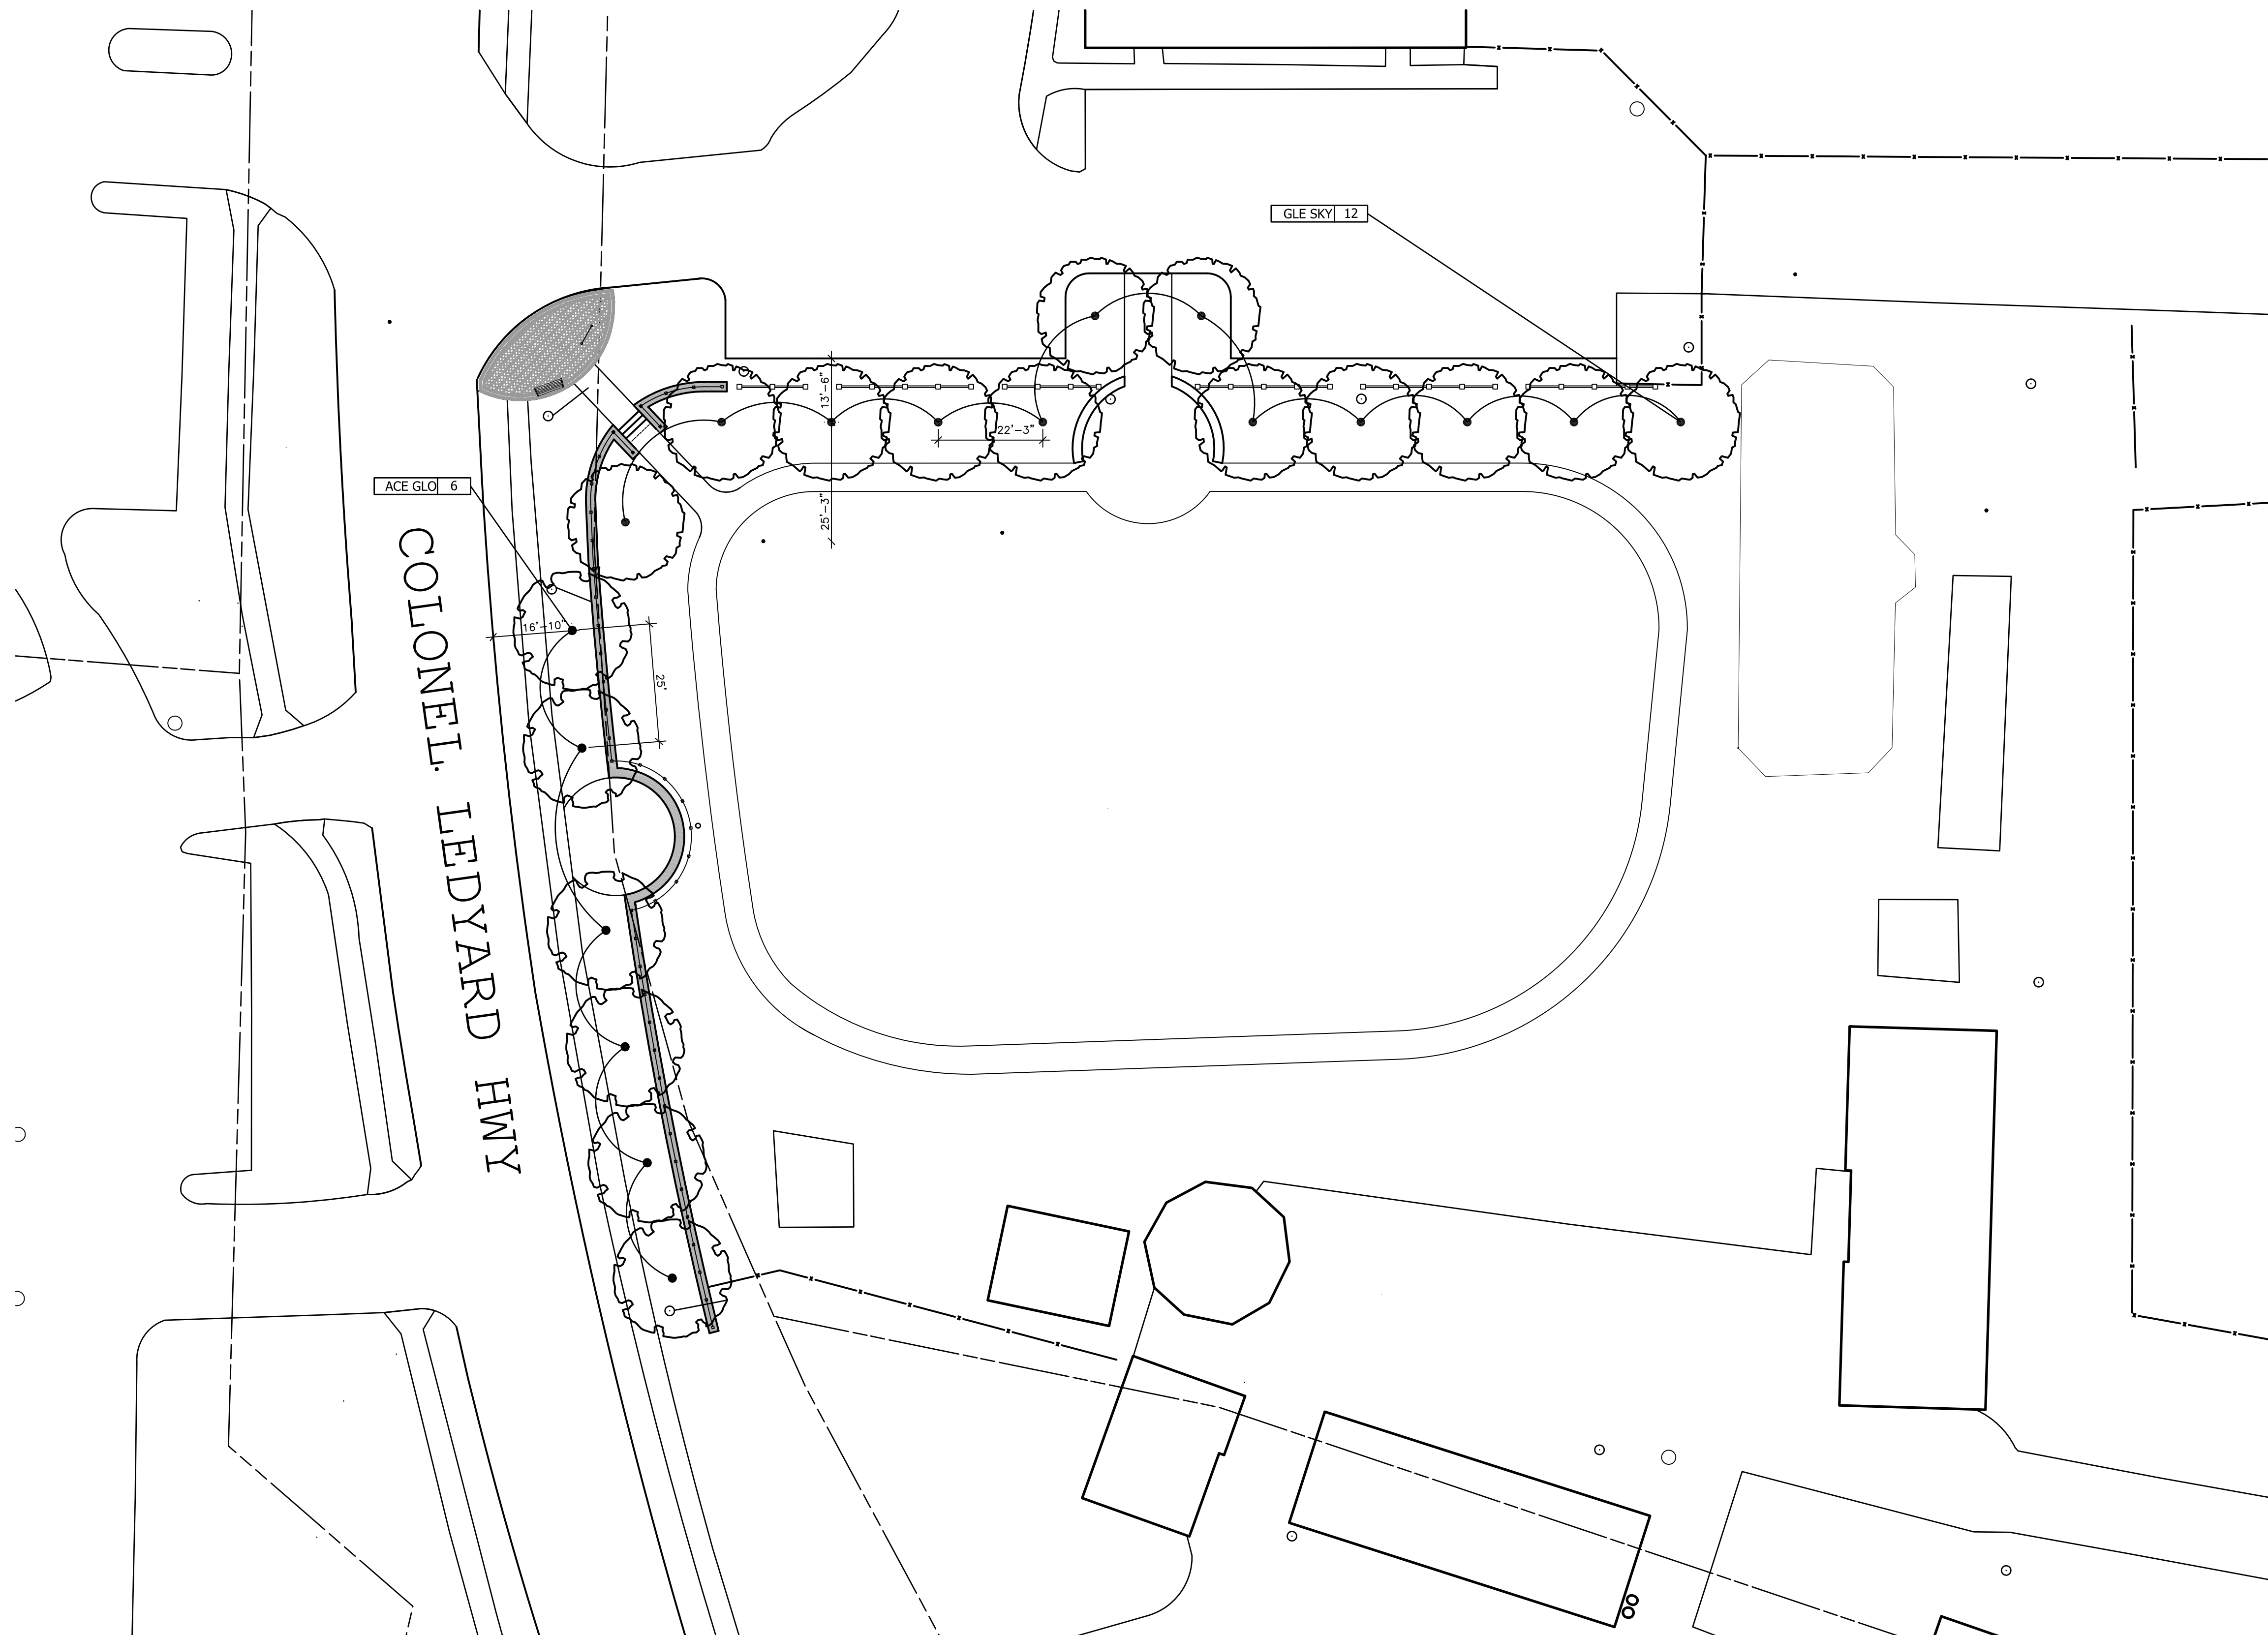

**Ledyard  
Town Green  
Improvements**

Route 117  
Ledyard, CT 06339

LANDSCAPE  
**KENT+  
FROST**  
ARCHITECTURE  
1 HIGH STREET  
MYSTIC, CT 06355  
860.572.0784  
f860.572.7047

**TREE SCHEDULE**

TREES	QTY	BOTANICAL NAME / COMMON NAME	CONT	CAL
ACE GLO	6	Acer rubrum "October Glory" TM / October Glory Maple	B # B	4'-5"
GLE SKY	12	Gleditsia triacanthos "Skyline" / Skyline Honey Locust	B # B	3.5'-4"

**NOT ISSUED FOR  
CONSTRUCTION**

Revisions	Date
1.	
2.	
3.	

Drawing Title  
**Planting Plan**

Scale	1" = 20'
Date	6 December 2010
K-F Project No.	2010013
Drawing No.	

**L-4**