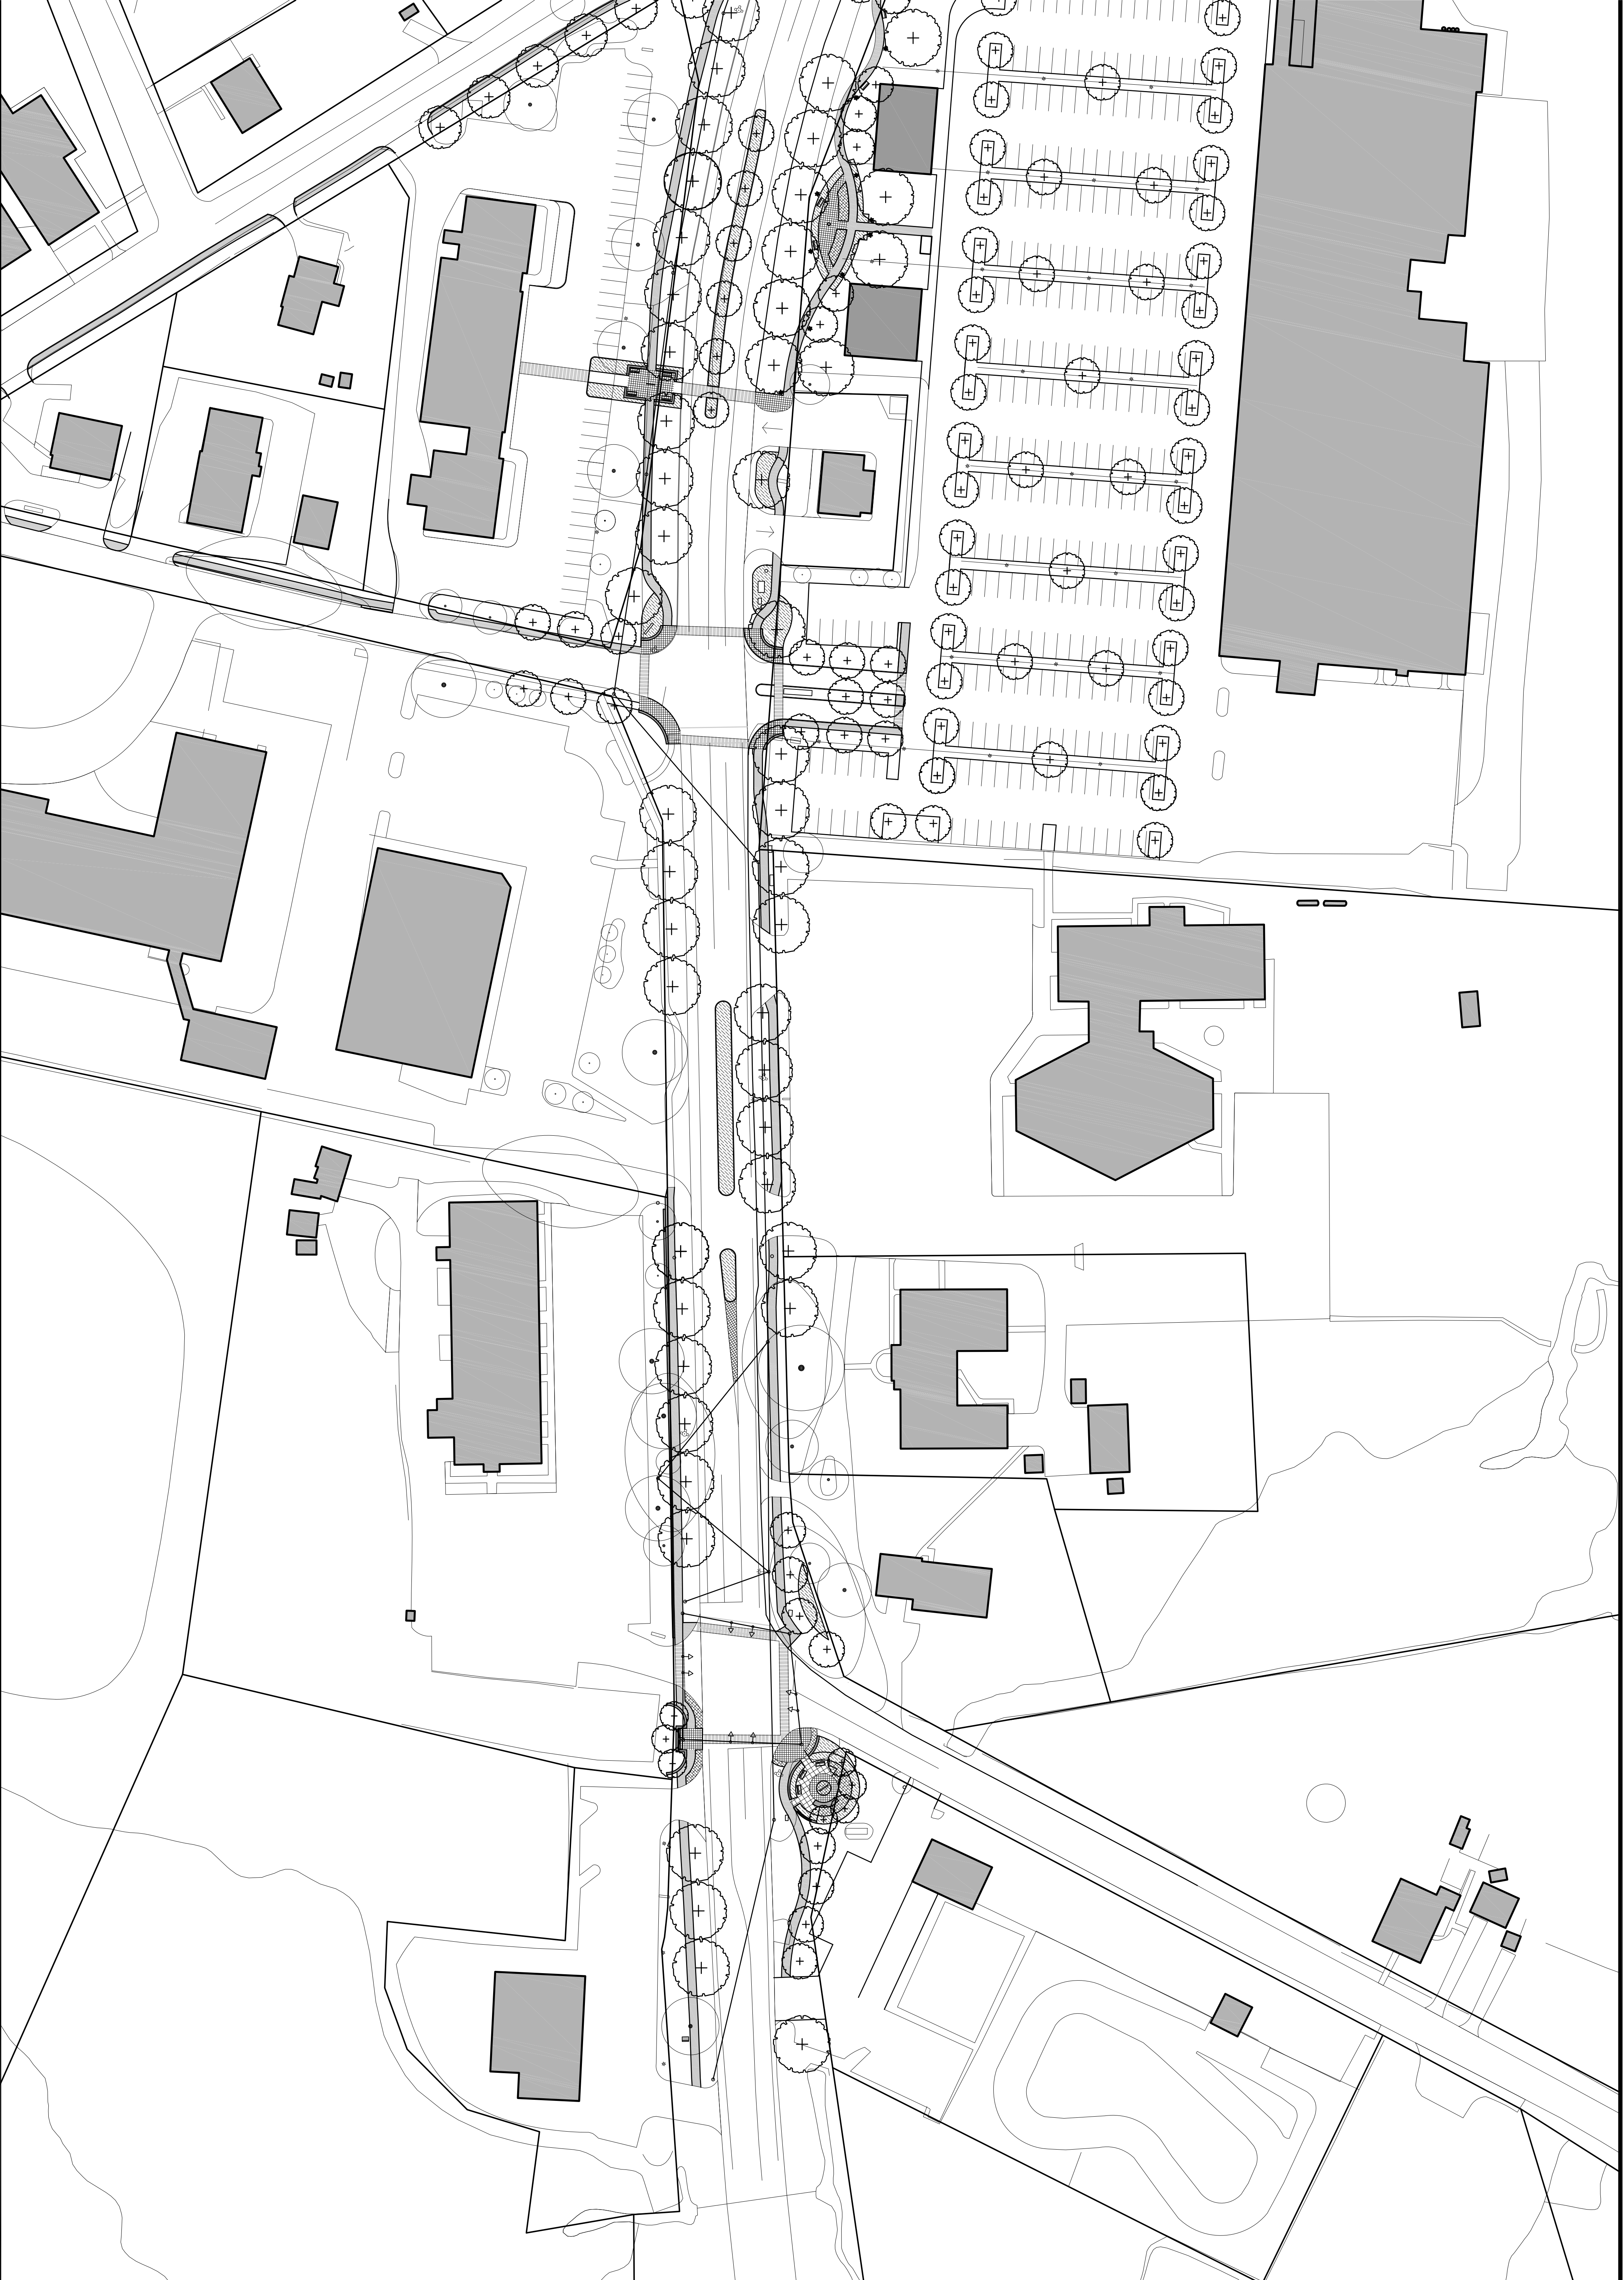

Gales Ferry

Gales Ferry, CT

LANDSCAPE
**KENT+
FROST**
ARCHITECTURE
HIGH STREET
MYSTIC, CT 06355
860.572.0784
kentfrost.com

**NOT ISSUED FOR
CONSTRUCTION**

Revisions	Date
1	
2	
3	

**Conceptual
Streetscape Plan**

Scale: 1" = 30'
Date: 28 August 2012
K+F Project No.: 3012020
Drawing No.: