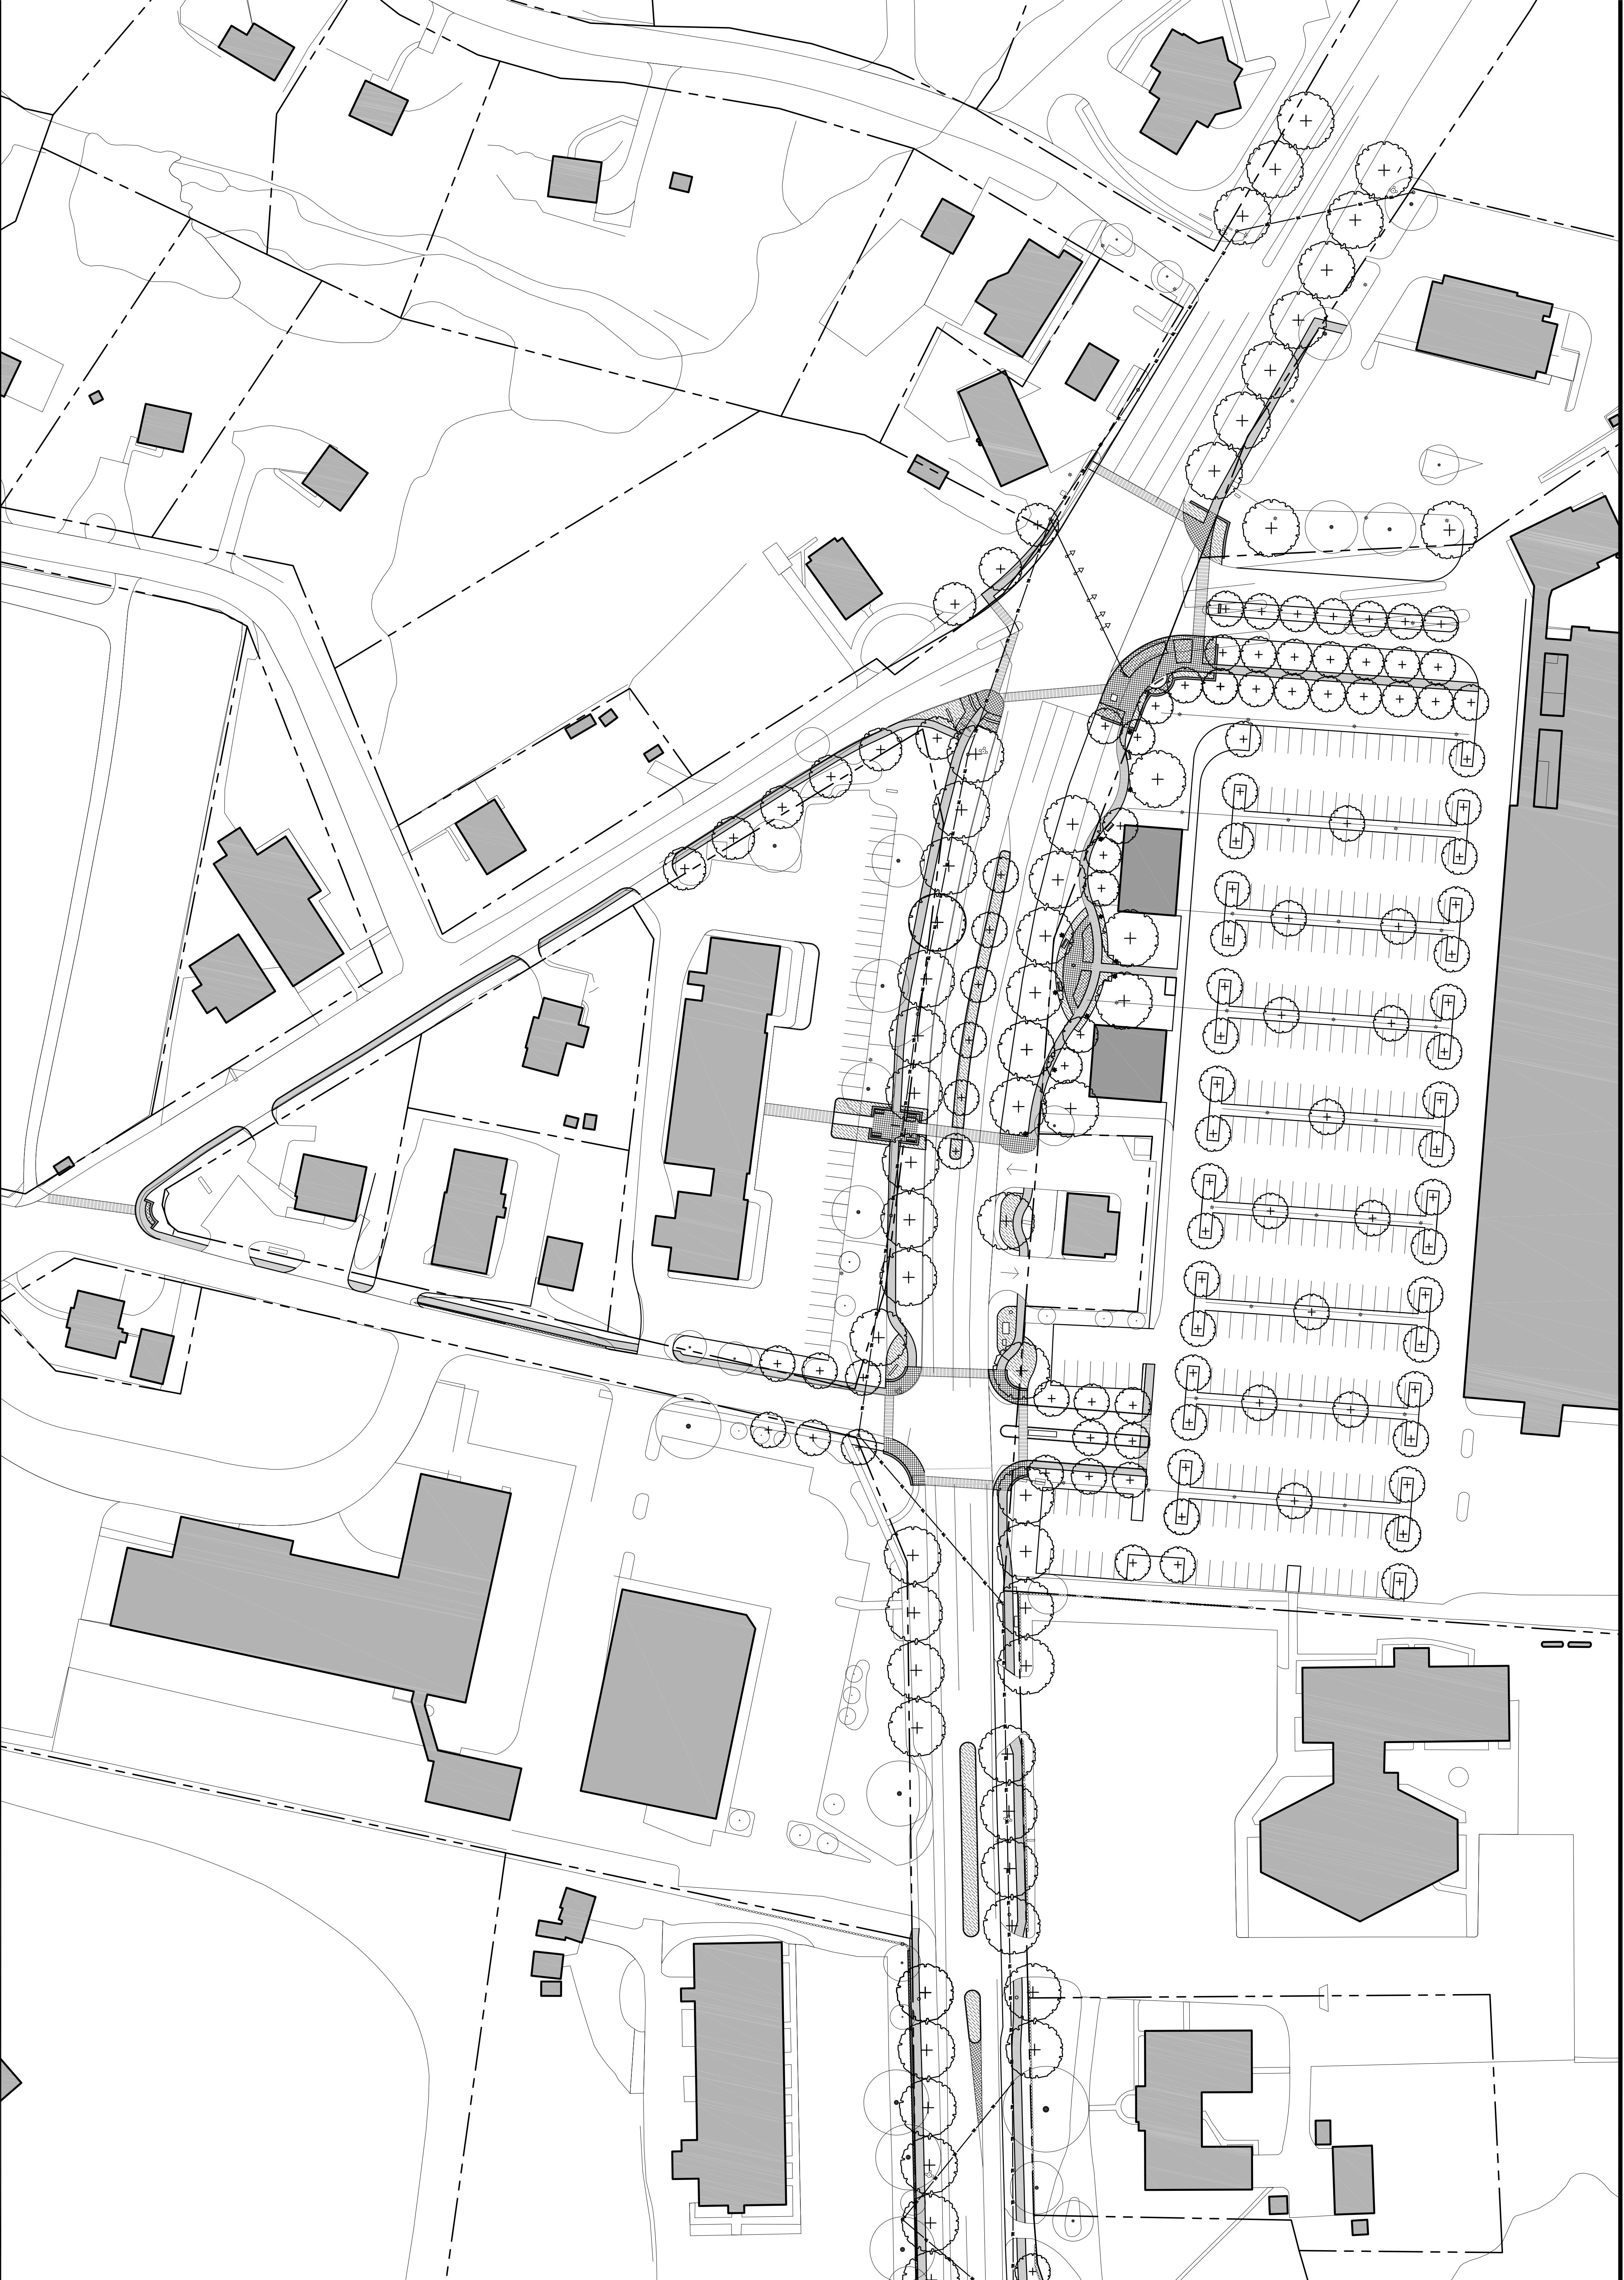

LANDSCAPE
**KENT+
FROST**
ARCHITECTURE
HIGH STREET
MYSTIC, CT 06355
860.572.0784
kentfrost.com

**NOT ISSUED FOR
CONSTRUCTION**

Revisions
Date

1
2
3

0 25 50 100

Conceptual
Streetscape Plan

Scale 1" = 80'
Date 28 August 2012
K+F Project No. 3012020
Drawing No.