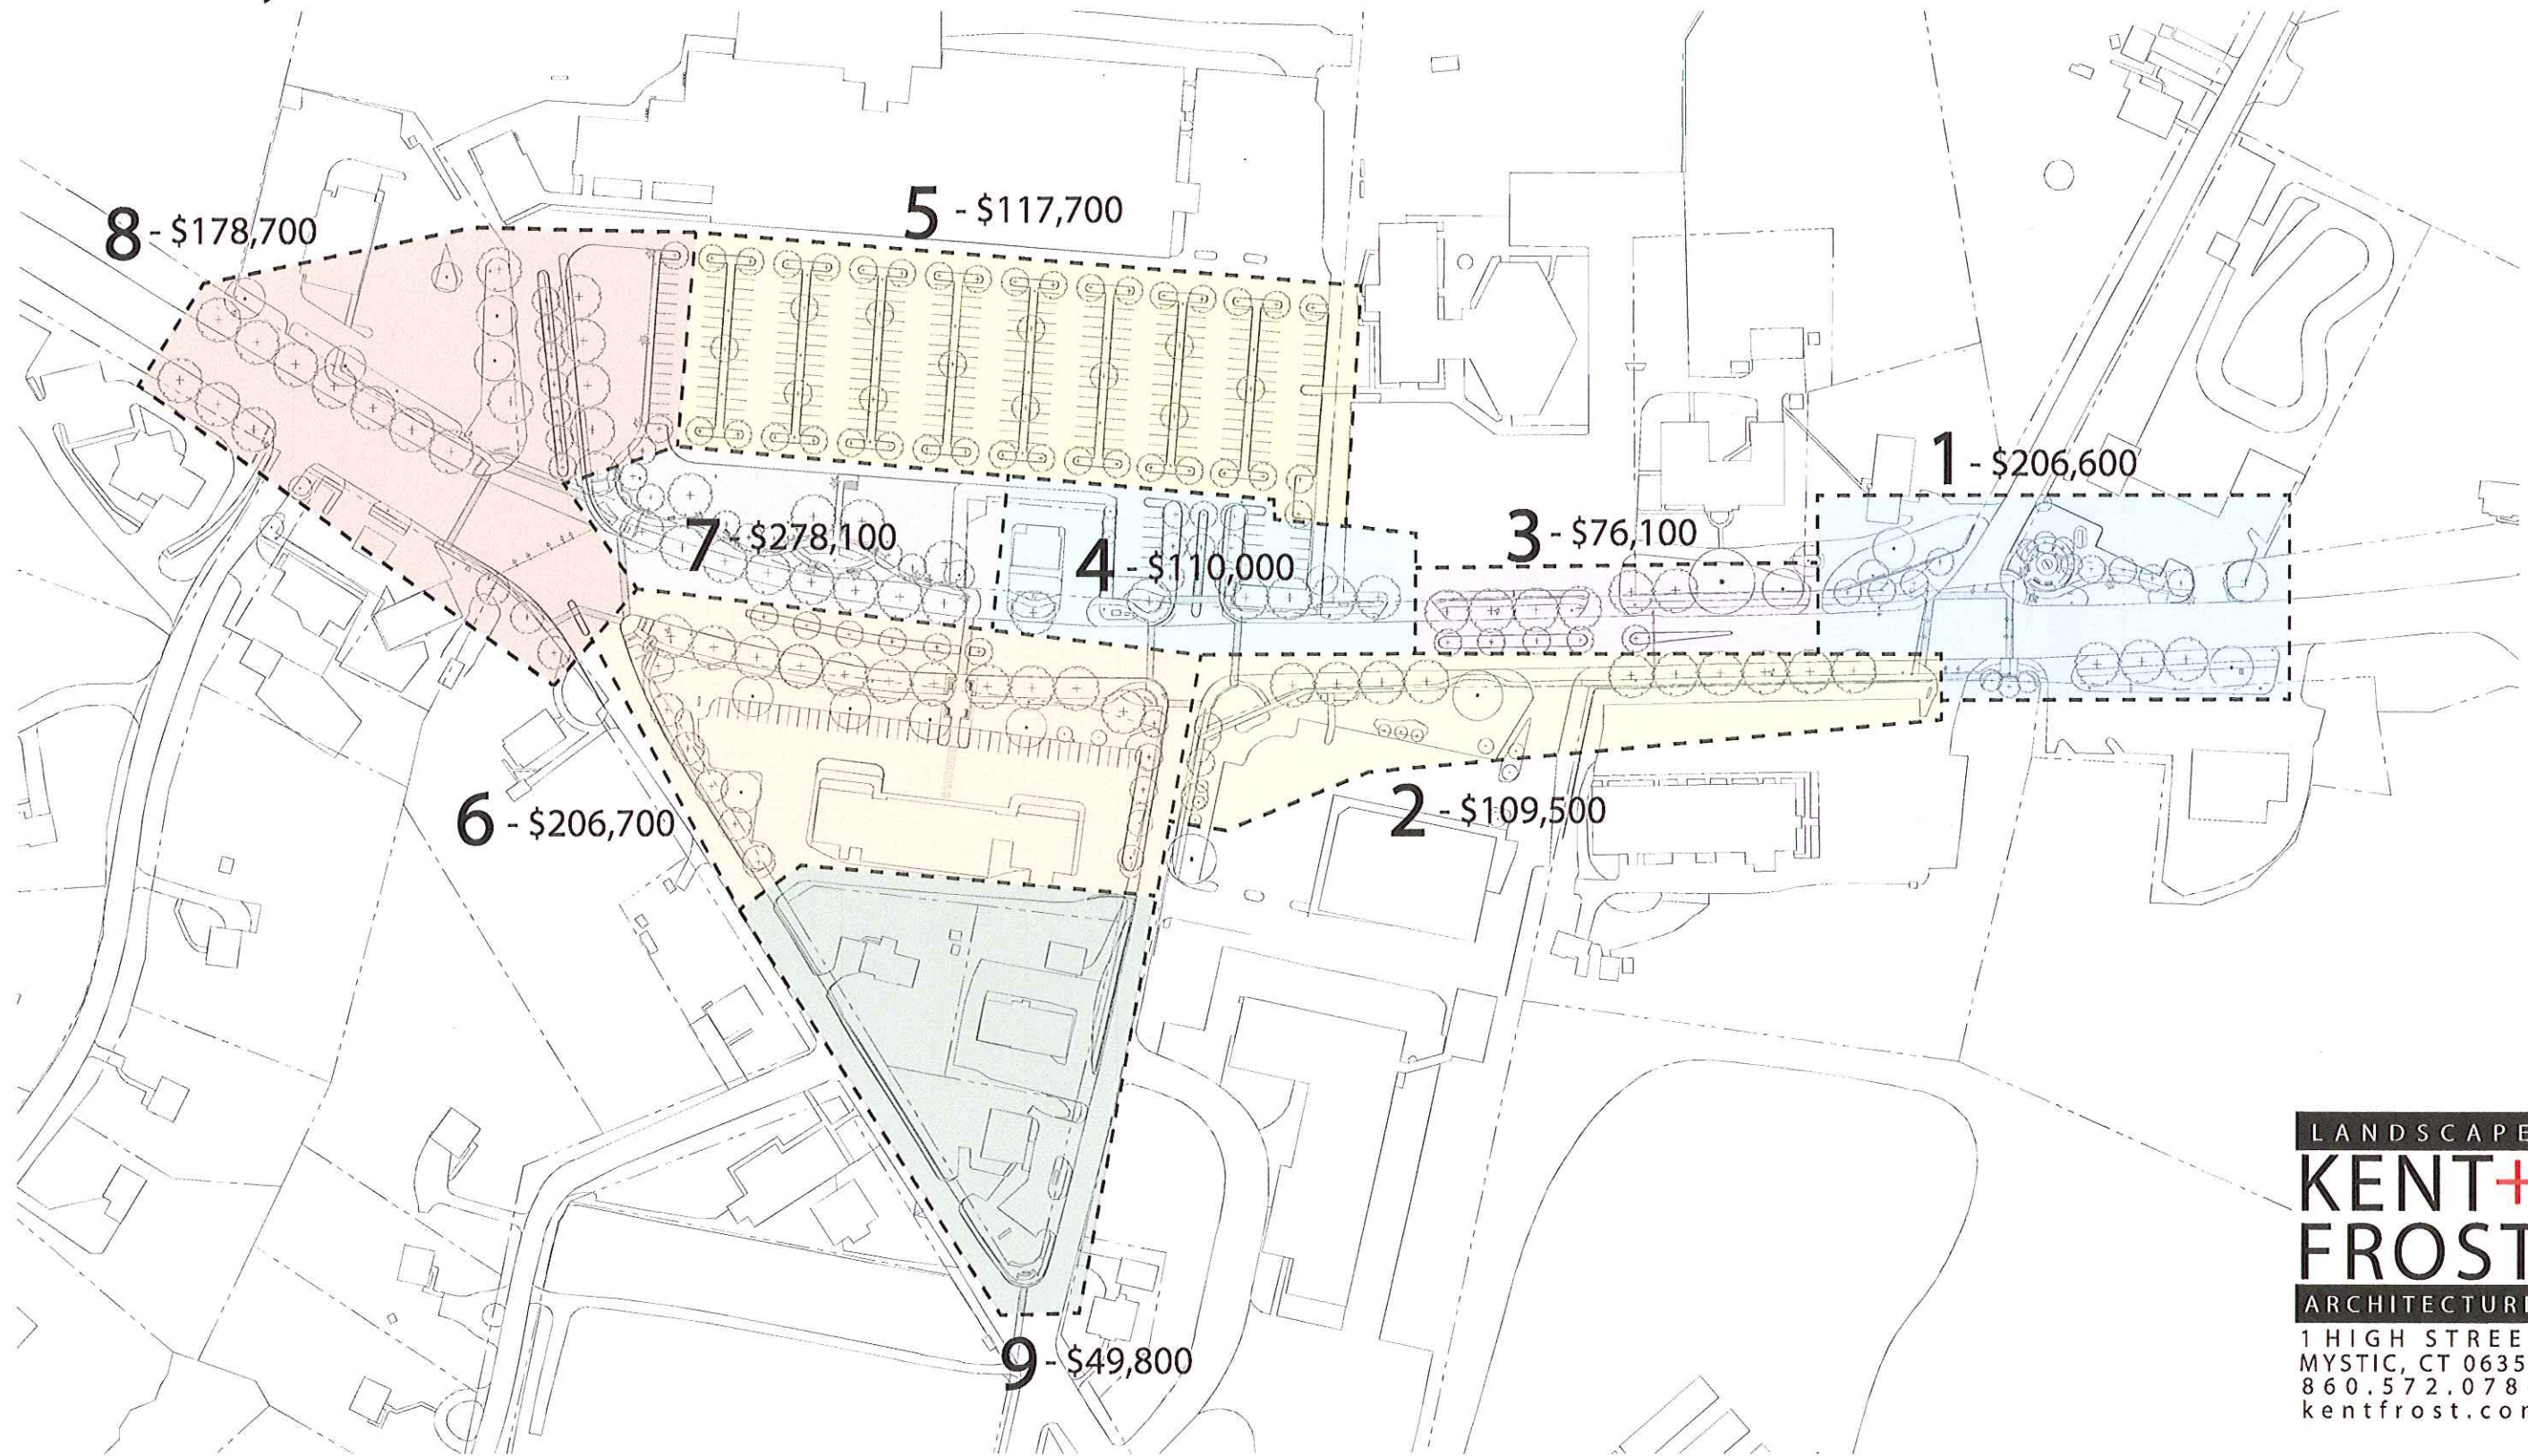

Conceptual Plan Cost Areas

September 13, 2012

Gales Ferry

Scale: 1" = 140'

LANDSCAPE
KENT+
FROST
ARCHITECTURE
1 HIGH STREET
MYSTIC, CT 06355
860.572.0784
kentfrost.com