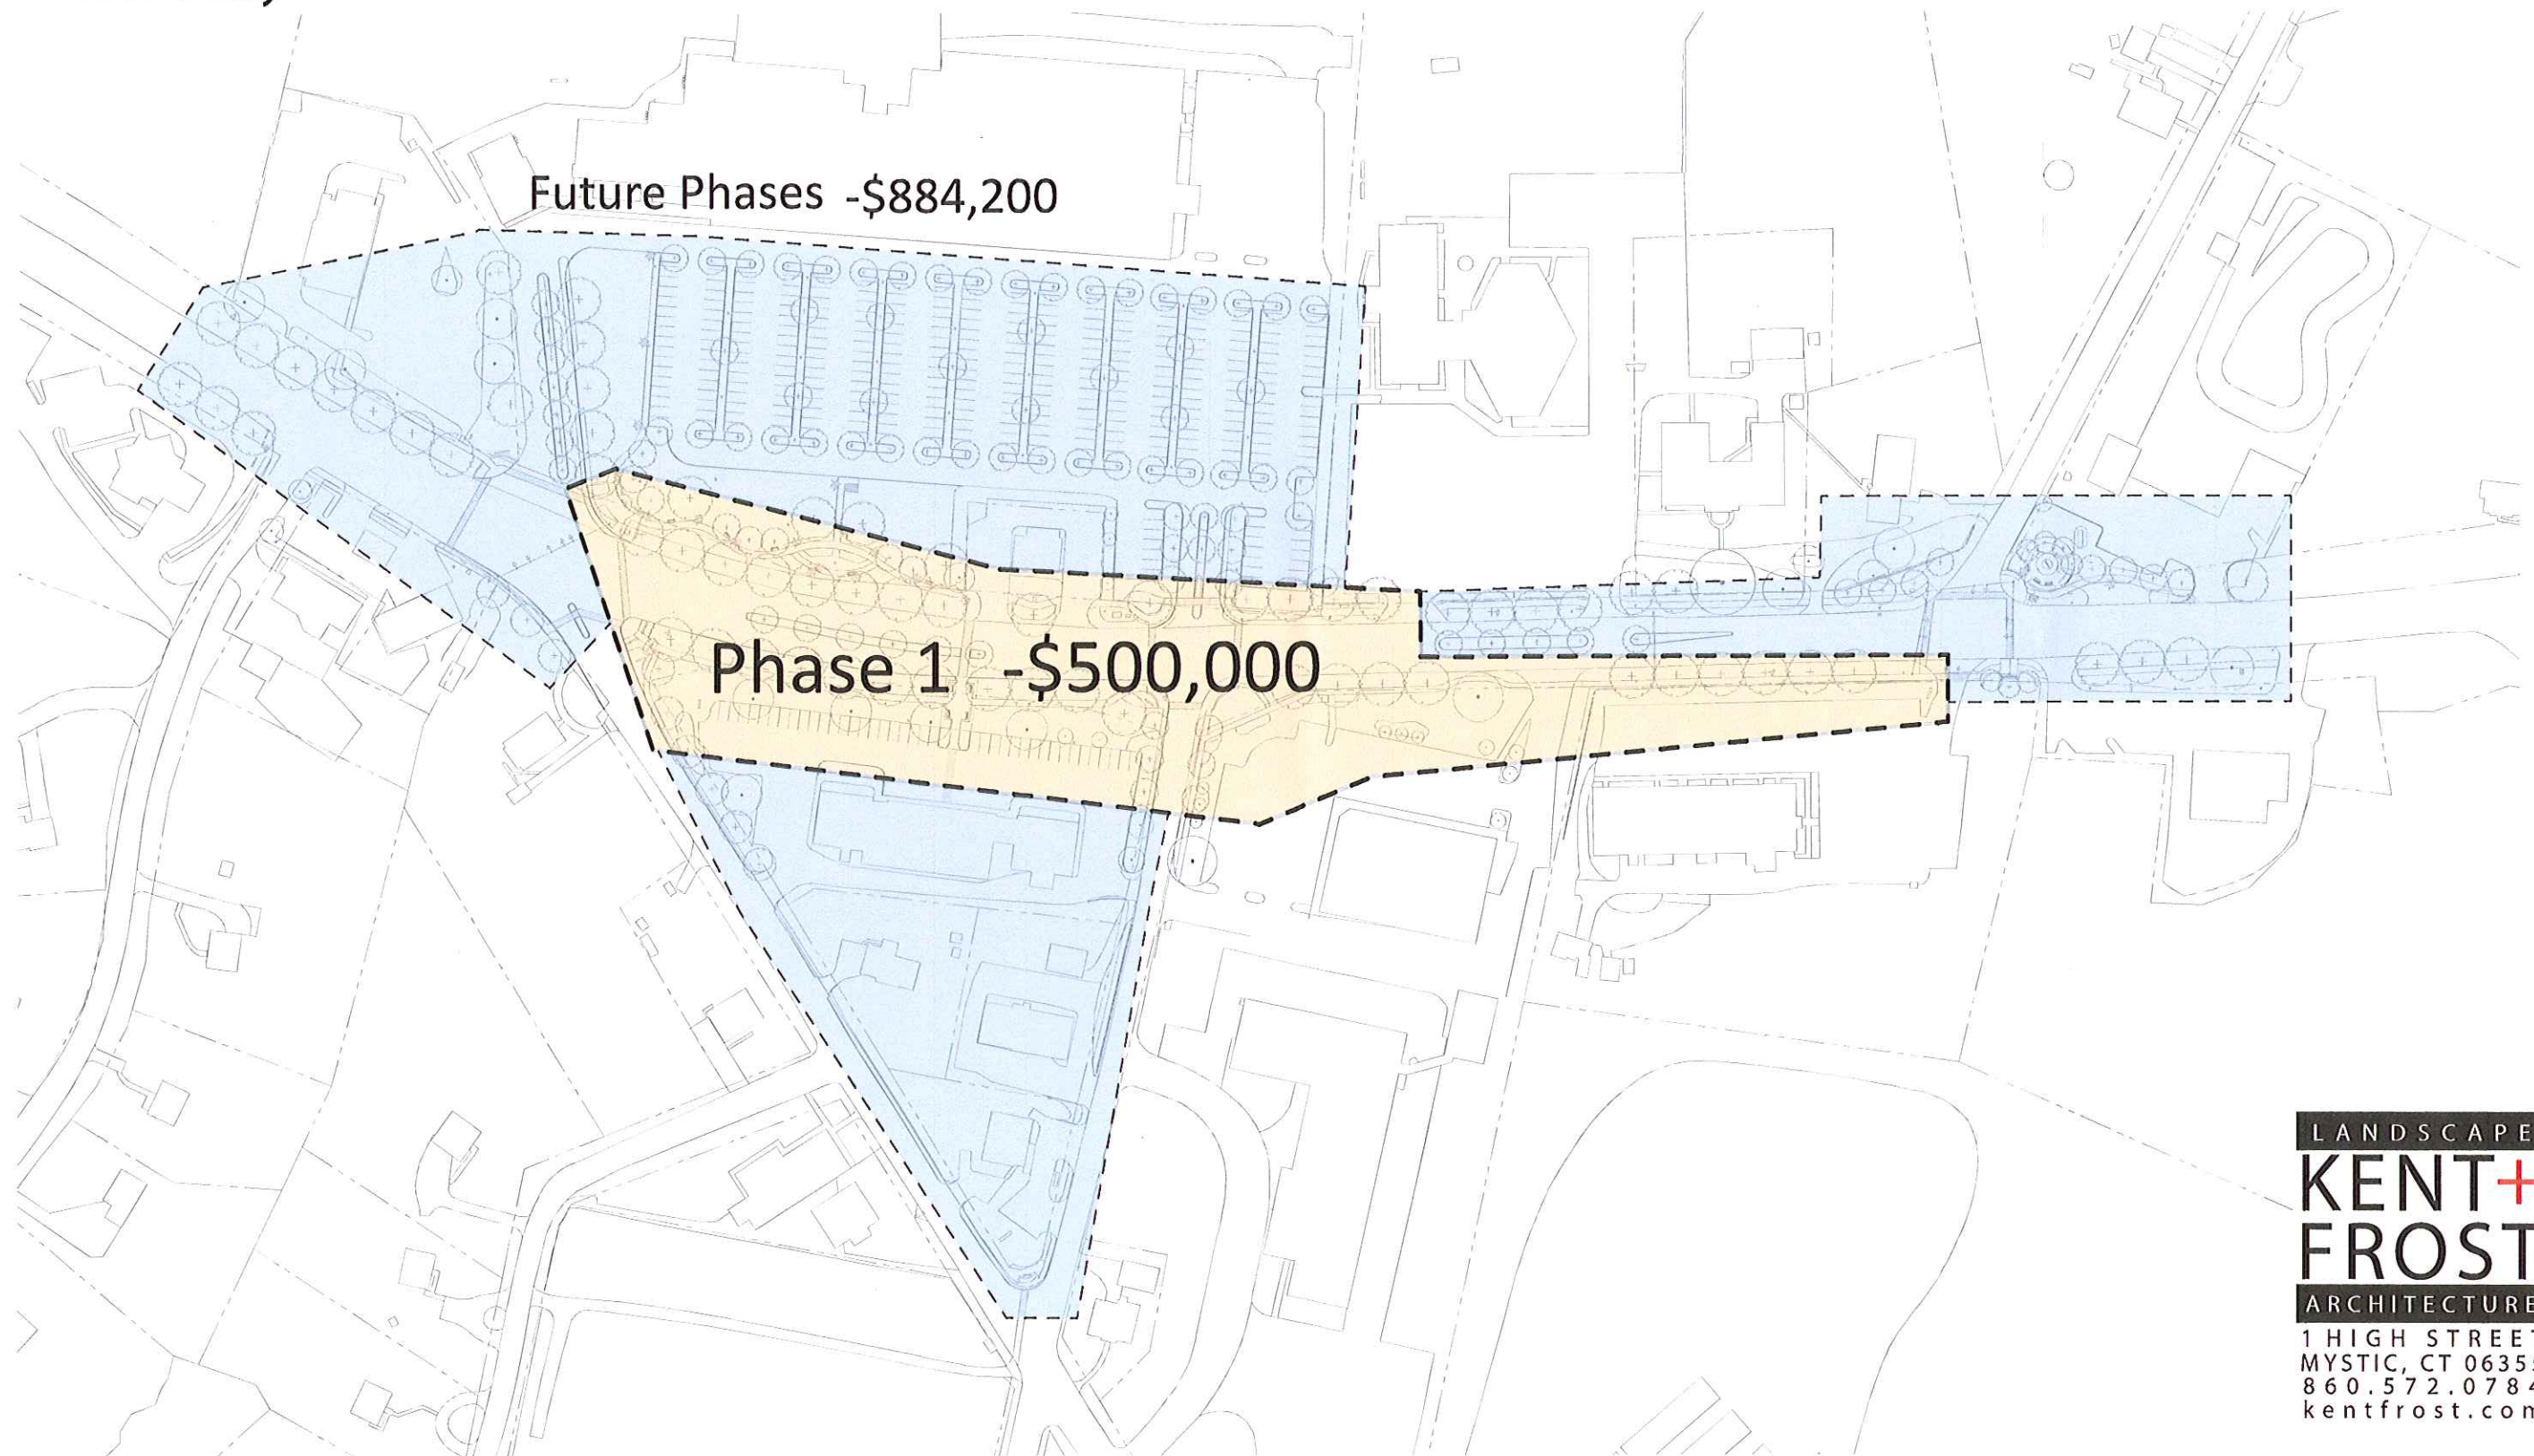

# Conceptual Plan Improvement Areas

September 13, 2012

Gales Ferry

Scale: 1" = 140'

LANDSCAPE  
**KENT+**  
**FROST**  
ARCHITECTURE  
1 HIGH STREET  
MYSTIC, CT 06355  
860.572.0784  
kentfrost.com